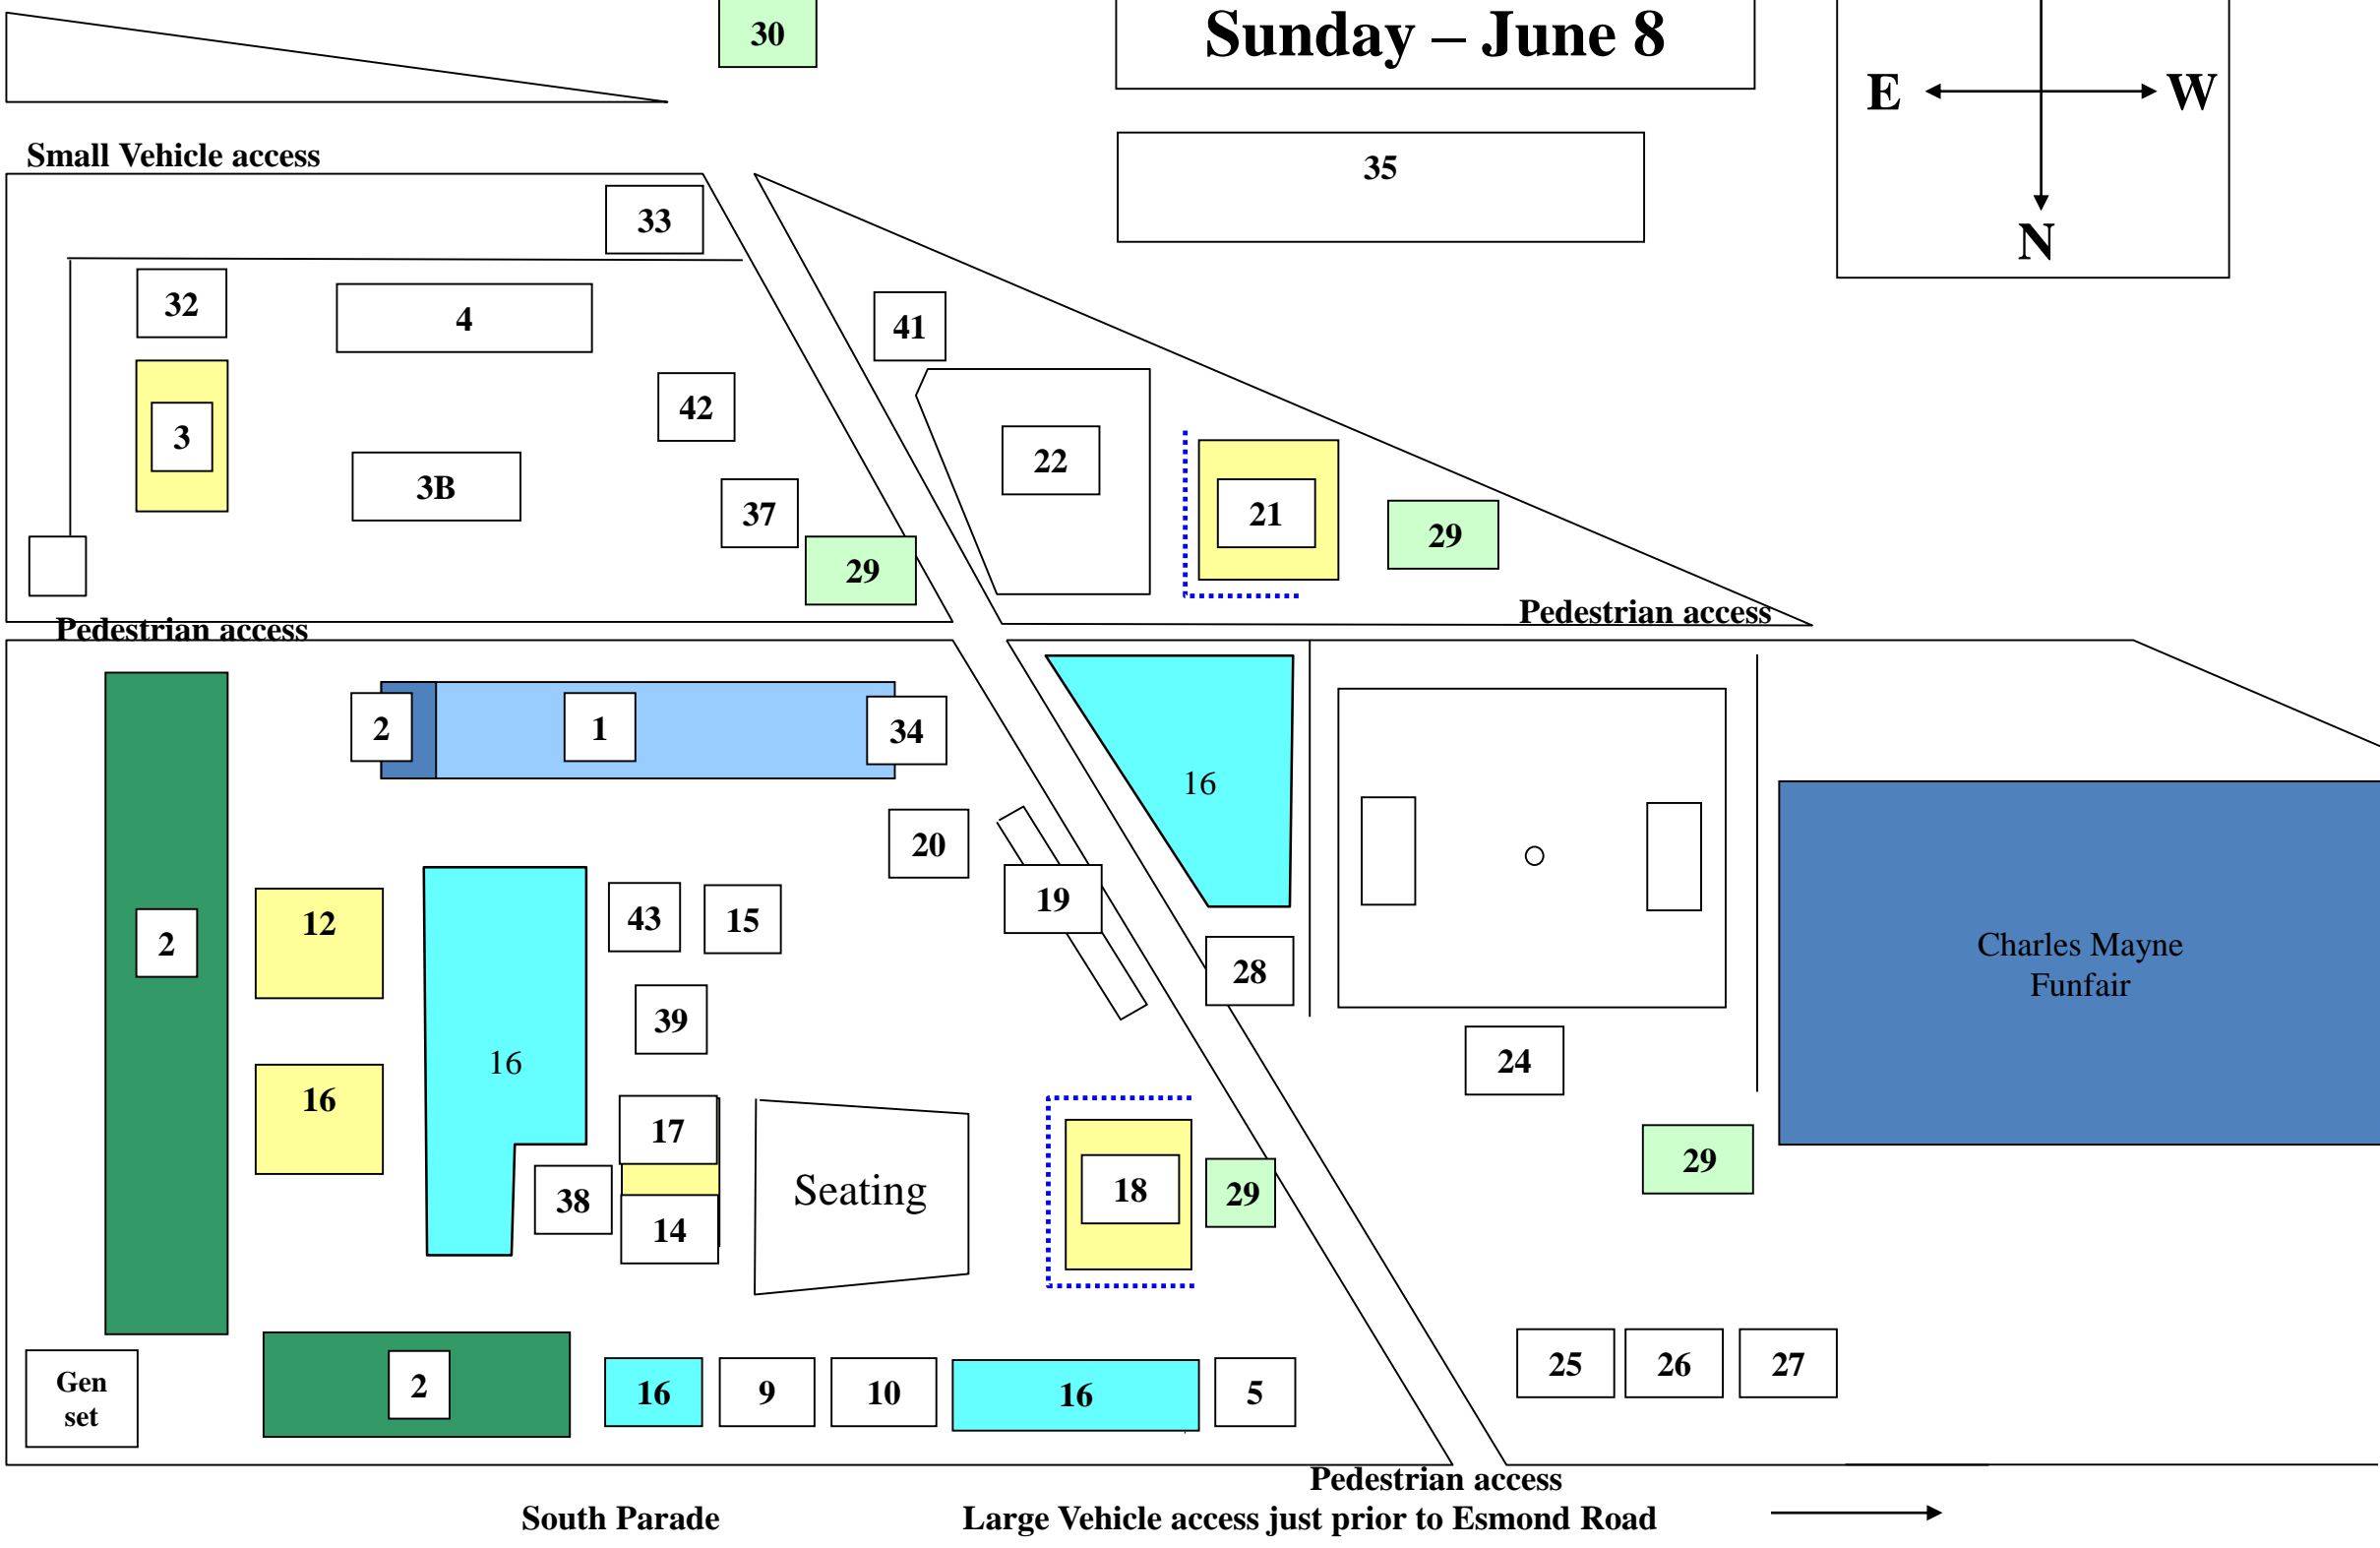

| | |
|---|--|
| • 1 - Refreshments Tent | •21 - Children's Corner |
| • 2 - Craft Exhibitors | •22 - Children's Corner (games) |
| • 3 - Beer Tent | •23 - Coconut Shy |
| 3B - Beer garden | •24 - Five a side Football |
| • 4 - BBQ | •25 - Beat The Goalie |
| • 5 - Ealing Bee Keepers | •26 - Sweets U Like |
| • 6 - Bacon Butties | •27 - Oriental Food |
| • 7 - International Food /Cheese | •28 - Ice Cream Van |
| • 8 - Toys | •29 - Recycling Points |
| • 9 - Books | •30 - Central Recycling Point |
| •10 - Bric a Brac | •31 - Hogarth Health Club |
| •11 - Bedford Park Society | •32 - Chiller Van |
| •12 - Church merchandise | •33 - St John's Ambulance |
| •12 - Charities | •34 - Artists at Home |
| •13 - High Roller Tombola | •35 - 'Cycling' Camp |
| •13 - Cakes | •36 - Popcorn Bar |
| •13 - Win a Meal | •37 - Savills |
| •14 - Pancake/Crepe Stall | •38 - Café2U |
| •15 - Neighbourhood Watch | •39 - Shepards Bush Housing Group |
| •16 - Plants - Wheelers' | •40 - Sam's Brasserie |
| •17 - Sound Engineers | •41 - MilkyMay |
| •18 - Stage | •42 - Sipsmith |
| •19 - Skittles | •43 - WWI Memorial |
| •20 - Champagne Lottery | |

Greendays 2014 Sunday – June 8

Turnham Green Tube

Bath Road

Toilet Facilities in Church Hall

South Parade

Large Vehicle access just prior to Esmond Road

2014

SUNDAY