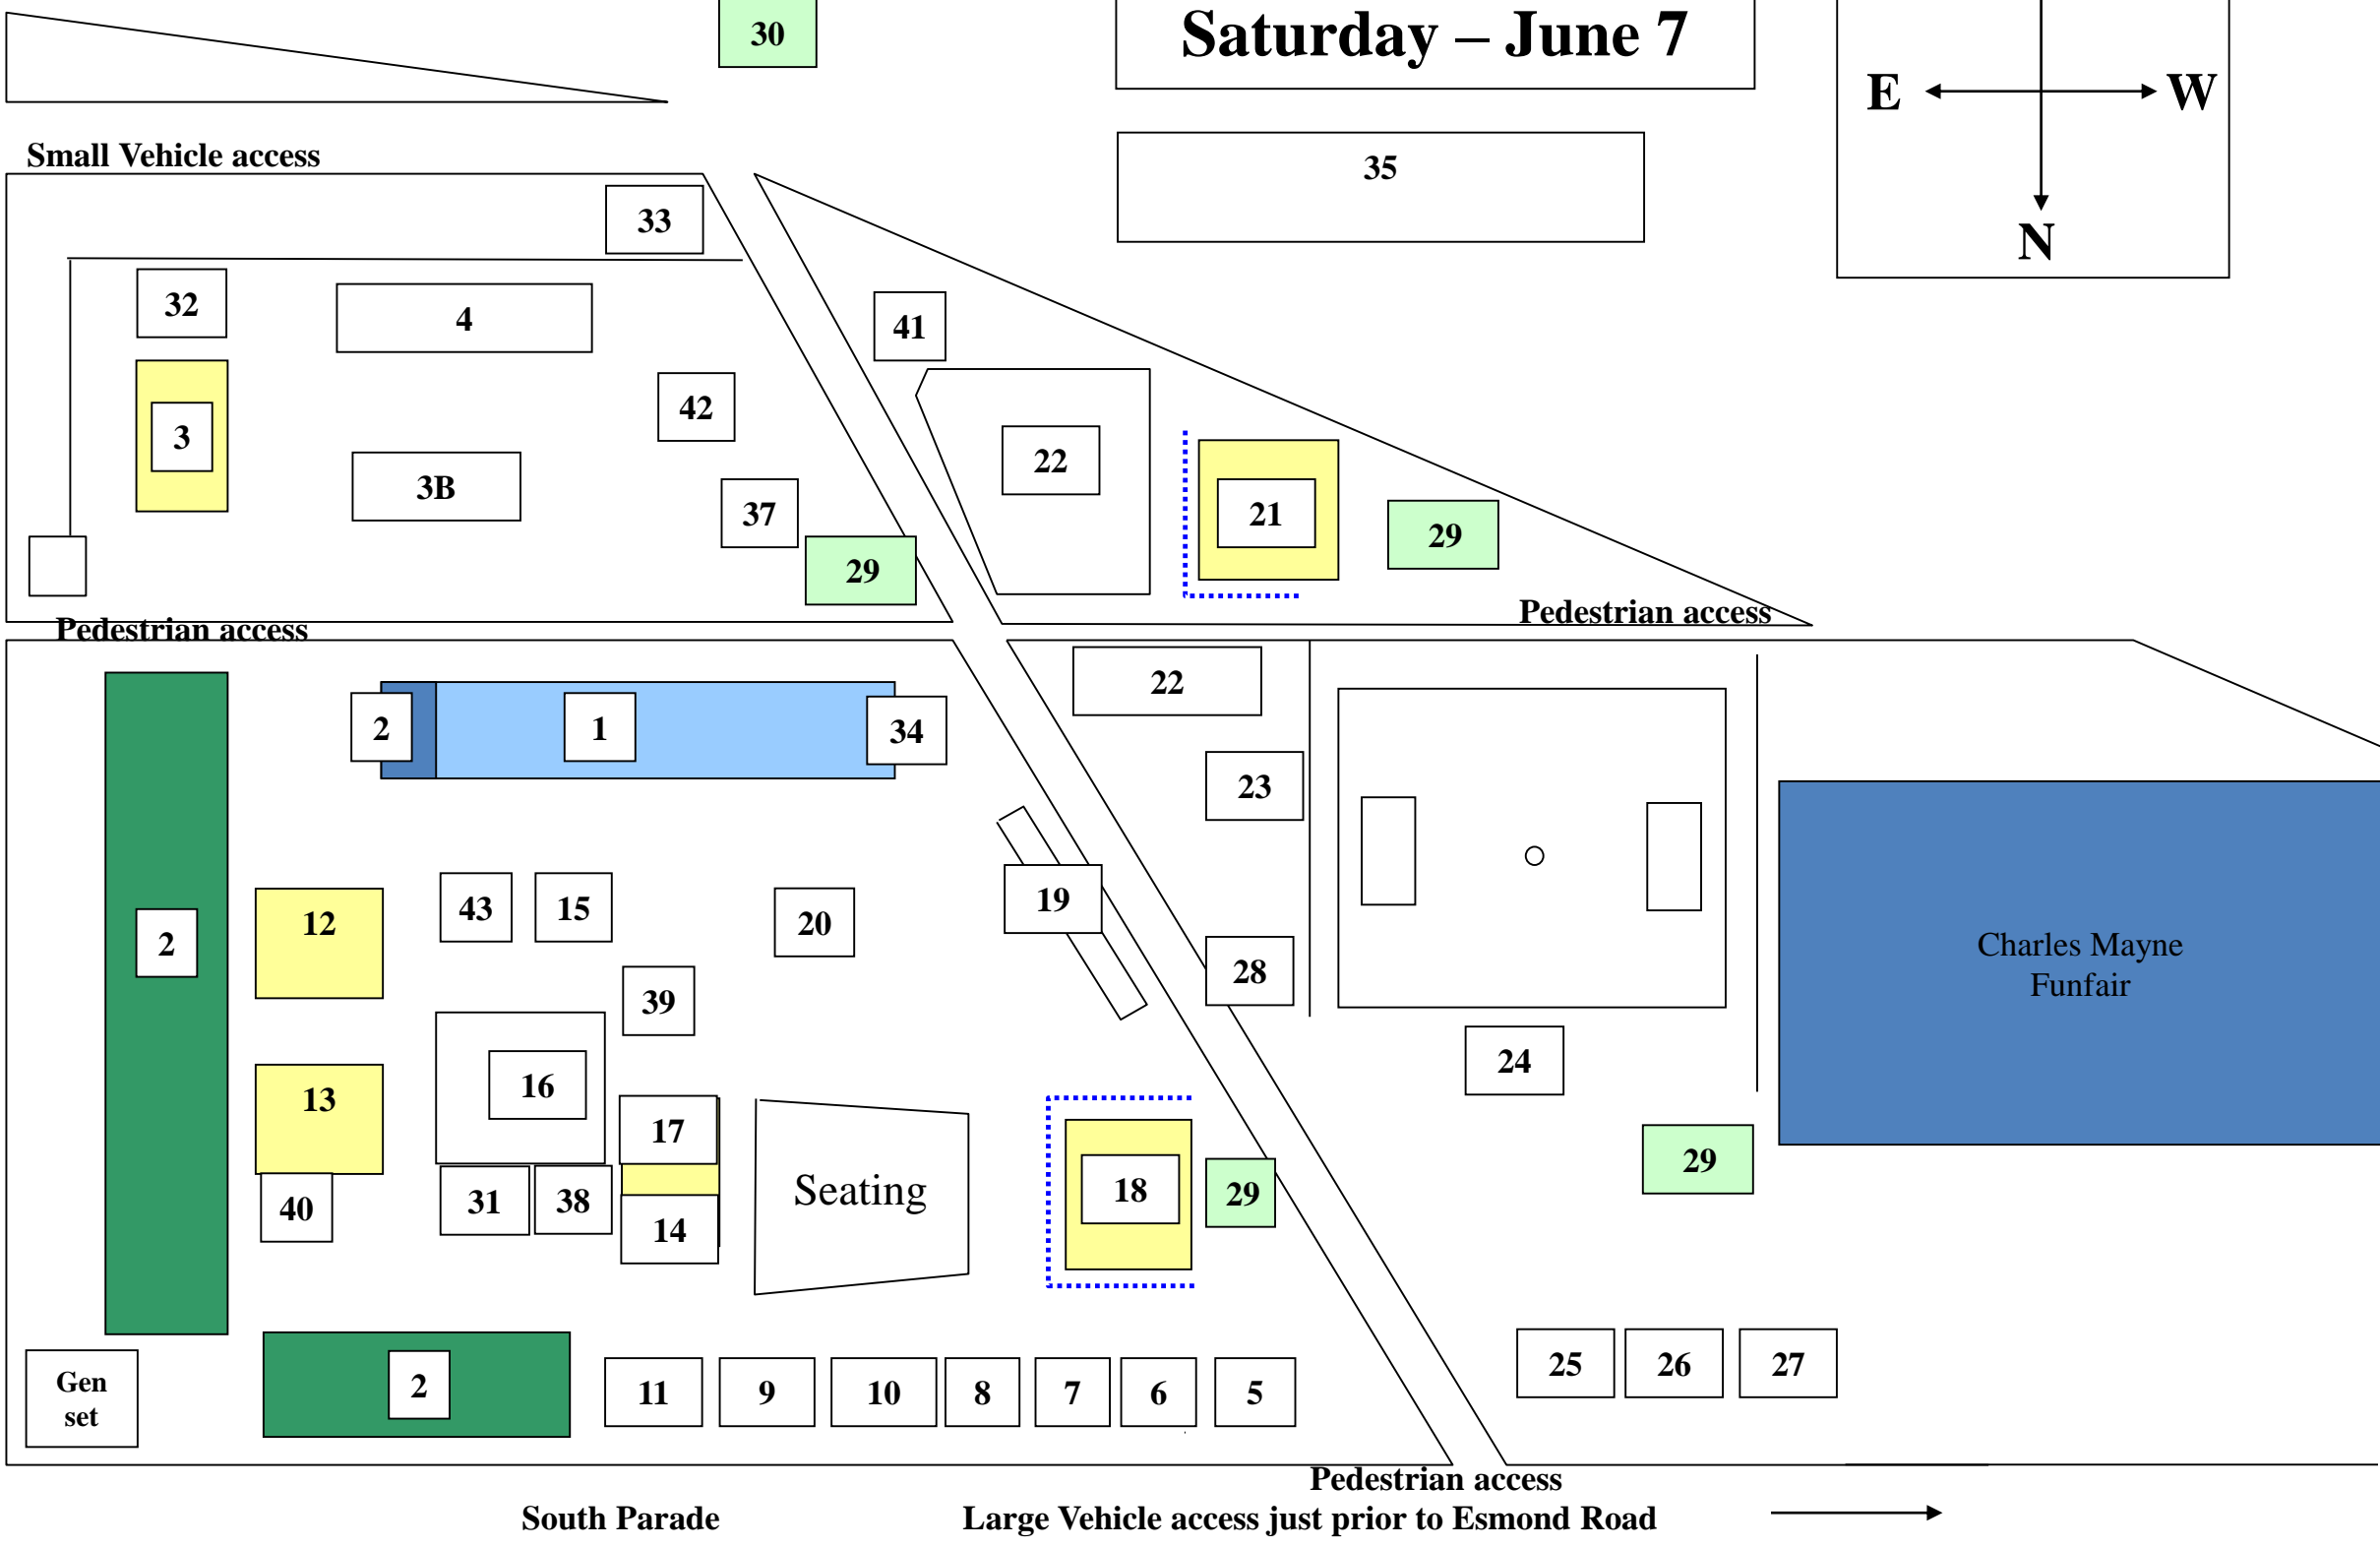

Turnham Green Tube

Bath Road

Toilet Facilities in Church Hall